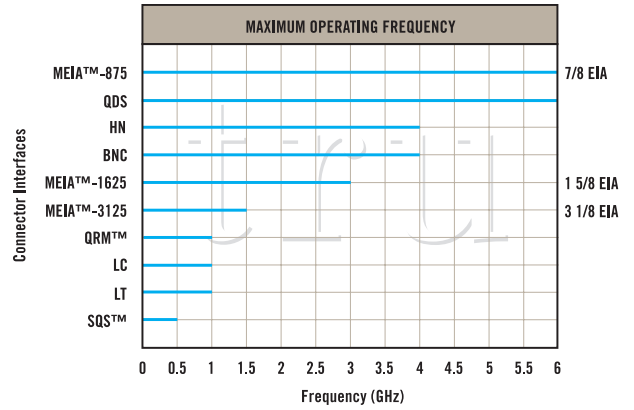

EXPERIENCE. TRU INNOVATION.

CONNECTOR PERFORMANCE GUIDE

TRU Corporation

245 Lynnfield Street, Peabody, MA 01960 1-800-COAX-TRU (1-800-262-9878) www.trucorporation.com