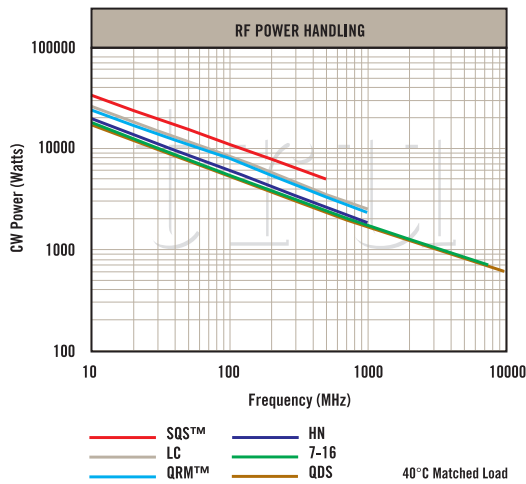

EXPERIENCE. TRU INNOVATION.

CONNECTOR PERFORMANCE GUIDE

TRU Corporation

245 Lynnfield Street, Peabody, MA 01960 1-800-COAX-TRU (1-800-262-9878) www.trucorporation.com