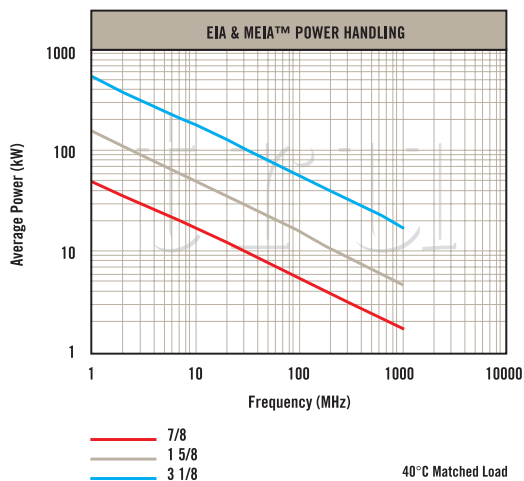

EXPERIENCE. TRU INNOVATION.

CONNECTOR PERFORMANCE GUIDE

TRU Corporation

245 Lynnfield Street, Peabody, MA 01960 1-800-COAX-TRU (1-800-262-9878) www.trucorporation.com