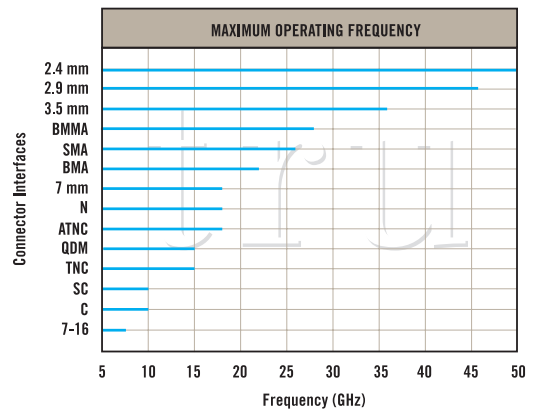

EXPERIENCE. TRU INNOVATION.

CONNECTOR PERFORMANCE GUIDE

TRU Corporation

245 Lynnfield Street, Peabody, MA 01960 1-800-COAX-TRU (1-800-262-9878) www.trucorporation.com