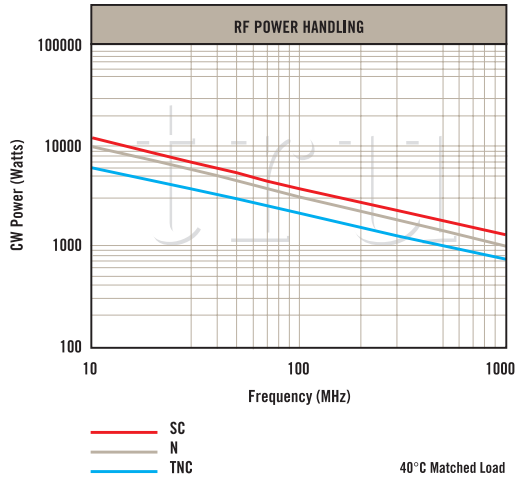

EXPERIENCE. TRU INNOVATION.

CONNECTOR PERFORMANCE GUIDE

TRU Corporation

245 Lynnfield Street, Peabody, MA 01960 1-800-COAX-TRU (1-800-262-9878) www.trucorporation.com