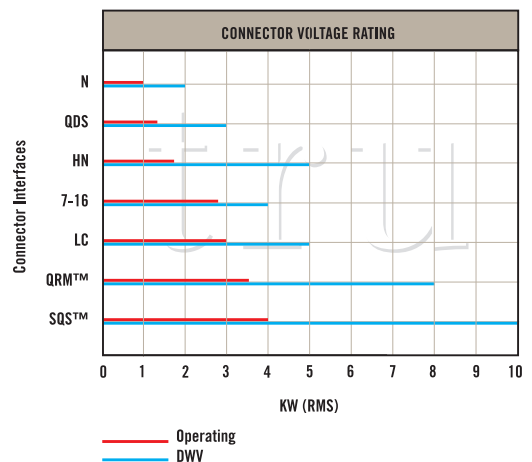

EXPERIENCE. TRU INNOVATION.

CONNECTOR PERFORMANCE GUIDE

TRU Corporation

245 Lynnfield Street, Peabody, MA 01960 1-800-COAX-TRU (1-800-262-9878) www.trucorporation.com